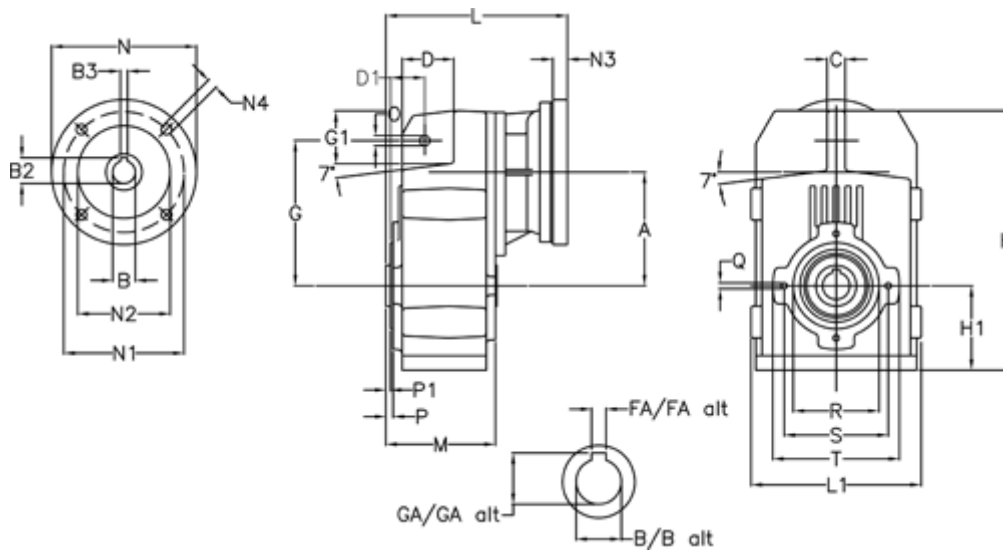

Article number: 29560318543220
 Description: Shaft mounted gear
 A313H35-185,4-P63B5

Measures

| | | | |
|------------|------------|------------|------------|
| A = 150.50 | FA = 10 | M = 125.0 | Q = M10x17 |
| B = 35 | G = 170 | N = 140 | R = 110 |
| B1 = 11 | G1 = 84.0 | N1 = 115 | S = 130 |
| B2 = 12.8 | GA = 38.3 | N2 = 95 | T = 150 |
| B3 = 4 | H = 326.0 | N4 = M8x19 | |
| C = 20 | H1 = 102.0 | O = 13 | |
| D = 68.0 | L = 225.5 | P = 6.5 | |
| D1 = 54.0 | L1 = 210 | P1 = 3.5 | |